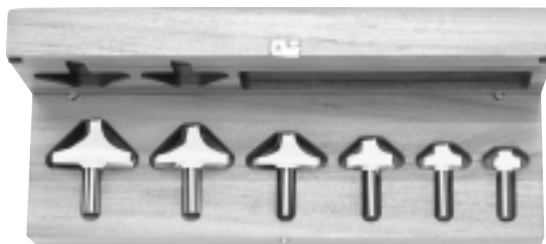

Ovolo Bits

These bits can cut a beautiful groove or vein as well as rounded or beaded edges. Each Ovolo Bit offers six different profiles:

Ovolos have been popular with European woodworkers for years, and for good reason! Sure they'll cut that simple roundover or bead, but that's just the beginning. Cut the dramatic vein shown in the illustration at left. Use them to adorn the edges of furniture, to decorate large panels, even plunge cut to produce eye-catching rosettes.

6-Bit 1/2" Shank Ovolo Set

Complete 6-bit 1/2" Shank Ovolo set, in a hardwood case

H25X00-OVOLO1

**Price
\$279.40**

6-Bit 1/2" Shank Ovolo Set

NOTES

CED Cutting Edge Diameter
CEL Cutting Edge Length
OAL Overall Length
CED tolerance: ±.005

Catalog Number	CED	CEL	OAL	Cutter Radius	Price
H25D69-064080833	1"	1/2"	2-1/16"	1/4"	\$29.90
H25D69-080090835	1-1/4"	9/16"	2-3/16"	3/8"	\$34.00
H25D69-096120838	1-1/2"	3/4"	2-3/8"	1/2"	\$39.10
H25D69-128160840	2"	1"	2-1/2"	3/4"	\$49.40
H25D69-144180842	2-1/4"	1-1/8"	2-5/8"	7/8"	\$71.10
H25D69-160210844	2-1/2"	1-5/16"	2-3/4"	1"	\$81.40